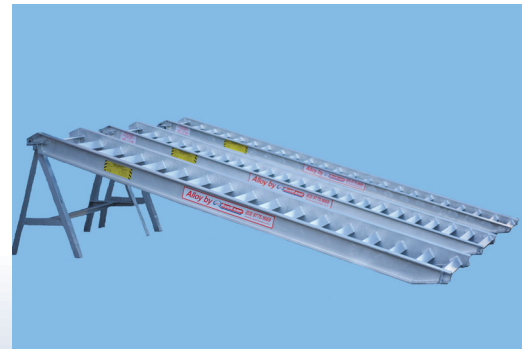

Our commitment to continuous evaluation improvement of our products requires that features and specifications may change without notice. Products depicted in this brochure are for demonstration purposes only. Actual products offered for sale may vary in use, design, required attachments and safety features. *See your Dealer/Retailer for details. Safety begins with a thorough understanding of the equipment. Always make sure you and all operators read the Operator's manual before using the equipment. Pay close attention to all safety and operation decals.

TECHNICAL DATA

Product Code	Capacity Per Pair	Weight Per Ramp	Length	Beam Clearance	Height Up To
3-425R	3.0 tonne	30kg	3.5m	325mm	1.2m
4-425R	4.0 tonne	36kg	3.5m	350mm	1.2m
4-425R (3.9)	4.0 tonne	40kg	3.9m	350mm	1.4m
4.5-500SR	4.5 tonne	40kg	3.5m	425mm	1.2m
4.5-500SR (3.9)	4.5 tonne	47kg	3.9m	425mm	1.4m
5.510SR	5.0 tonne	49kg	3.5m	470mm	1.2m
6-610SR	6.0 tonne	55kg	3.5m	500mm	1.2m
8-660SR	8.0 tonne	68kg	3.5m	500mm	1.2m

Code **R** = Rubber Tracked Machines ONLY a **SR** = Steel & Rubber Tracked Machines
Height up to 1.2mtrs & 1.4mtrs is only Ausramp's recommended loading height.

Auswide Equipment Pty.Ltd
ABN 59 506 564 203
PO Box 8196, Carrum Downs, VIC 3201
42 Frankston Gardens Drive, Carrum Downs Vic 3201
Telephone (03) 9775 1669 Facsimile (03) 9775 0095
Email info@ausramp.com www.ausramp.com